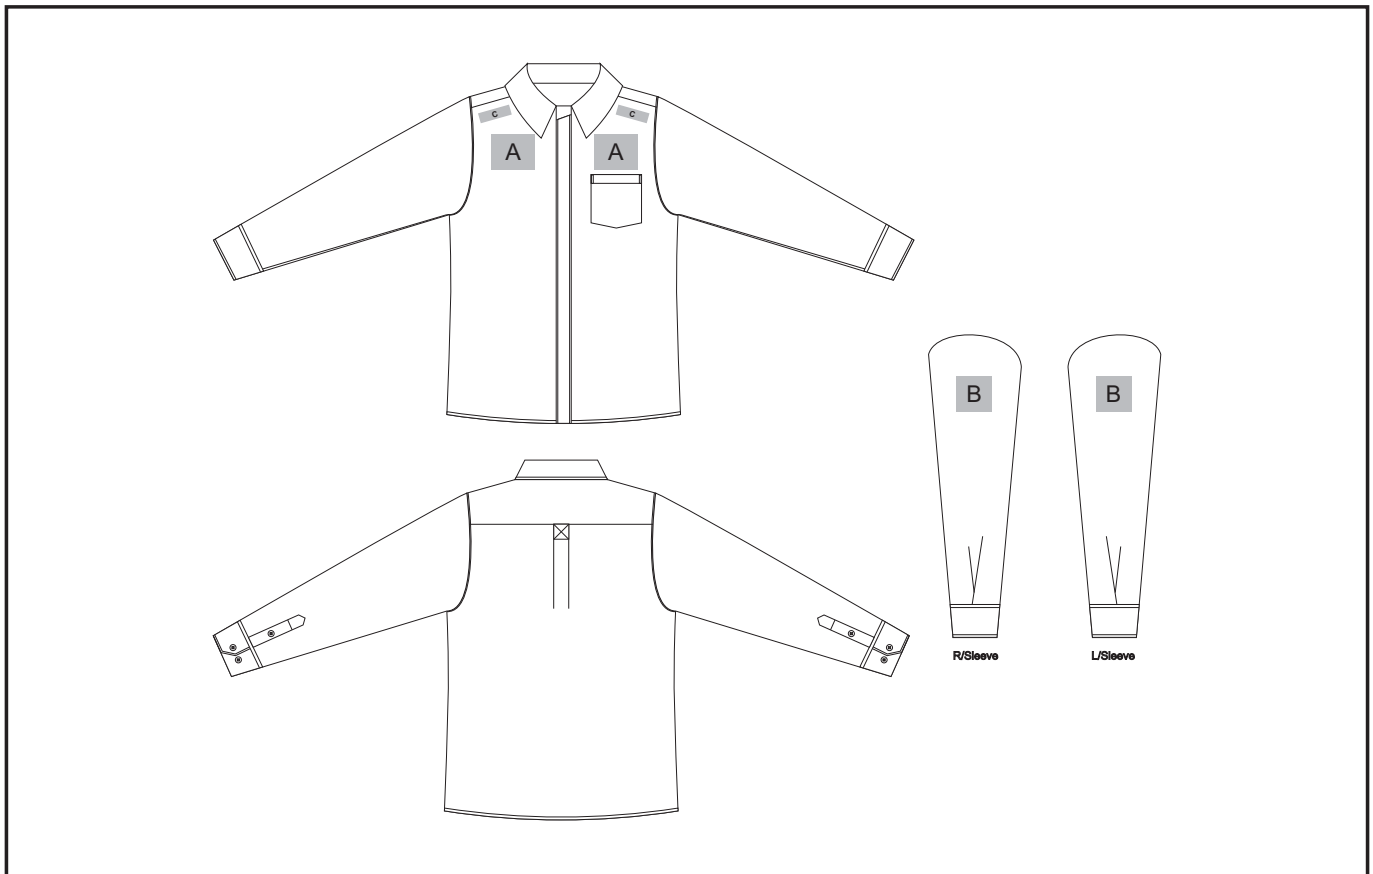

### Need to know:

- Includes 1-Position Digital Transfer (setup fee applies)
- Cannot guarantee a 100% straight branding on any clothing item with check or stripe detail
- **DTC/EMB** inclusive Parameters: Left/Right Chest or Back = 100mm x 100mm
- Please note Pos C will be branded +/- 20mm from the top seam

#### **Position A**

1. Embroidery (EMB) - 9 colours  
Size: 100mm wide x 80mm high
2. Screen Print (SA) - 1 colours  
Size: 100mm wide x 80mm high
3. Digital Transfer Clothing (DTC) - Full colour  
Size: 100mm wide x 80mm high

#### **Position B**

1. Embroidery (EMB) - 9 colours  
Size: 80mm diameter
2. Screen Print (SA) - 1 colours  
Size: 60mm wide x 60mm high
3. Digital Transfer Clothing (DTC) - Full colour  
Size: 80mm wide x 80mm high

#### **Position C**

1. Digital Transfer Clothing (DTC) - Full Colour  
Size: 70mm wide x 20mm high